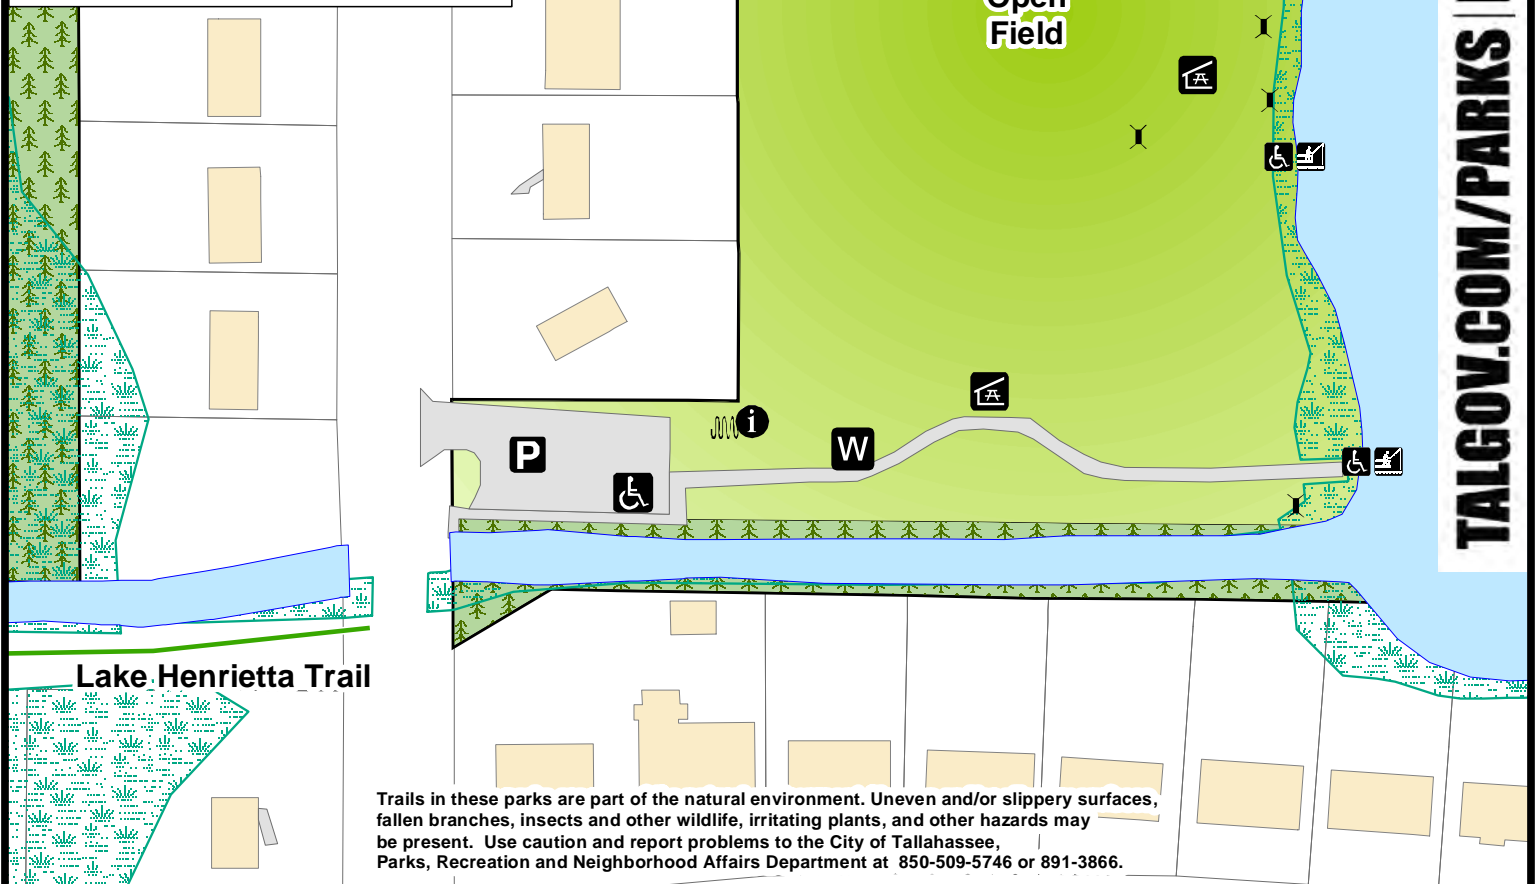

Available on the  
 App Store

DOWNLOAD THE  
 APP NOW!

Available on  
 Google play

100 Feet

The TallyParks app allows you to find the best parks and trails that Tallahassee has to offer.

- Scan a QR code on the trail to find your location
- Browse a list of Parks and Trails and their amenities
- Find Parks near you