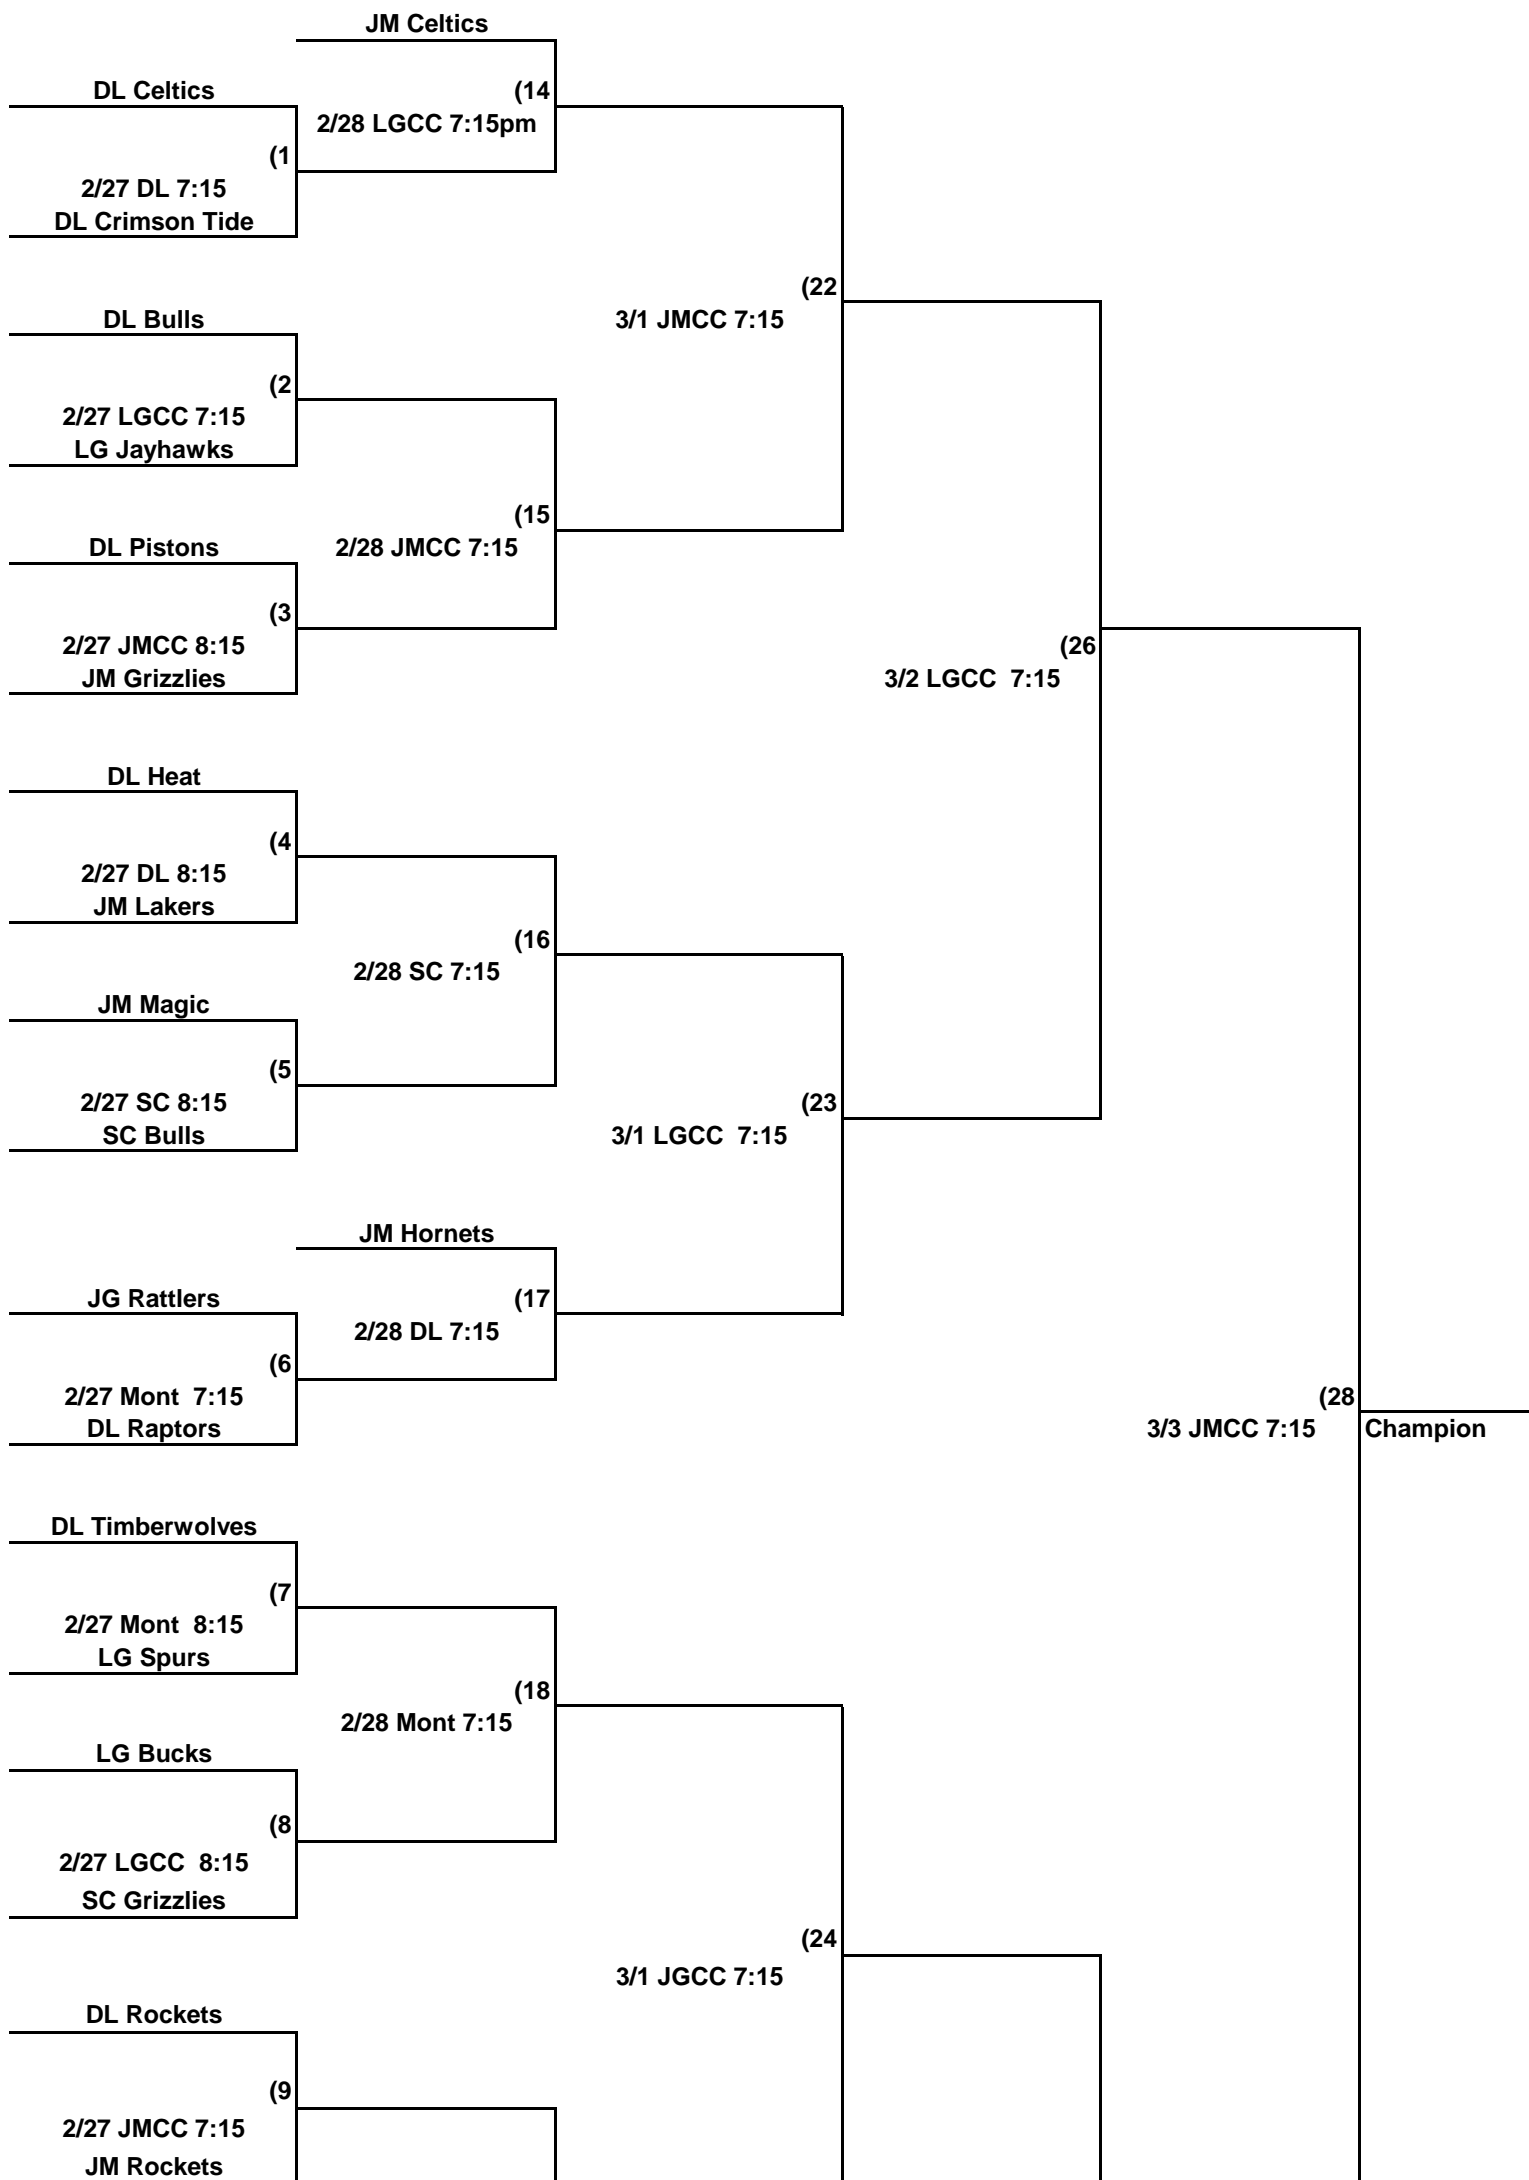

Tallahassee Parks, Recreation and Neighborhood Affairs INTERMEDIATE COED LEAGUE TOURNAMENT 2016-2017

- Cobb - Cobb Middle School (915 Hillcrest Street)
- DL - Deerlake Middle School (9902 Deerlake West)
- JGCC - Jake Gaither Community Center (501 Bragg Drive)
- JMCC - Jack McLean Community Center (700 Paul Russell Road)
- LGCC - Lawrence-Gregory Community Center (1115 Dade Street)
- Mont - Montford Middle School (5789 Pimlico Drive)
- Raa - Raa Middle School (401 W. Tharpe Street)
- SC - Swift Creek Middle School (2100 Pedrick Road)