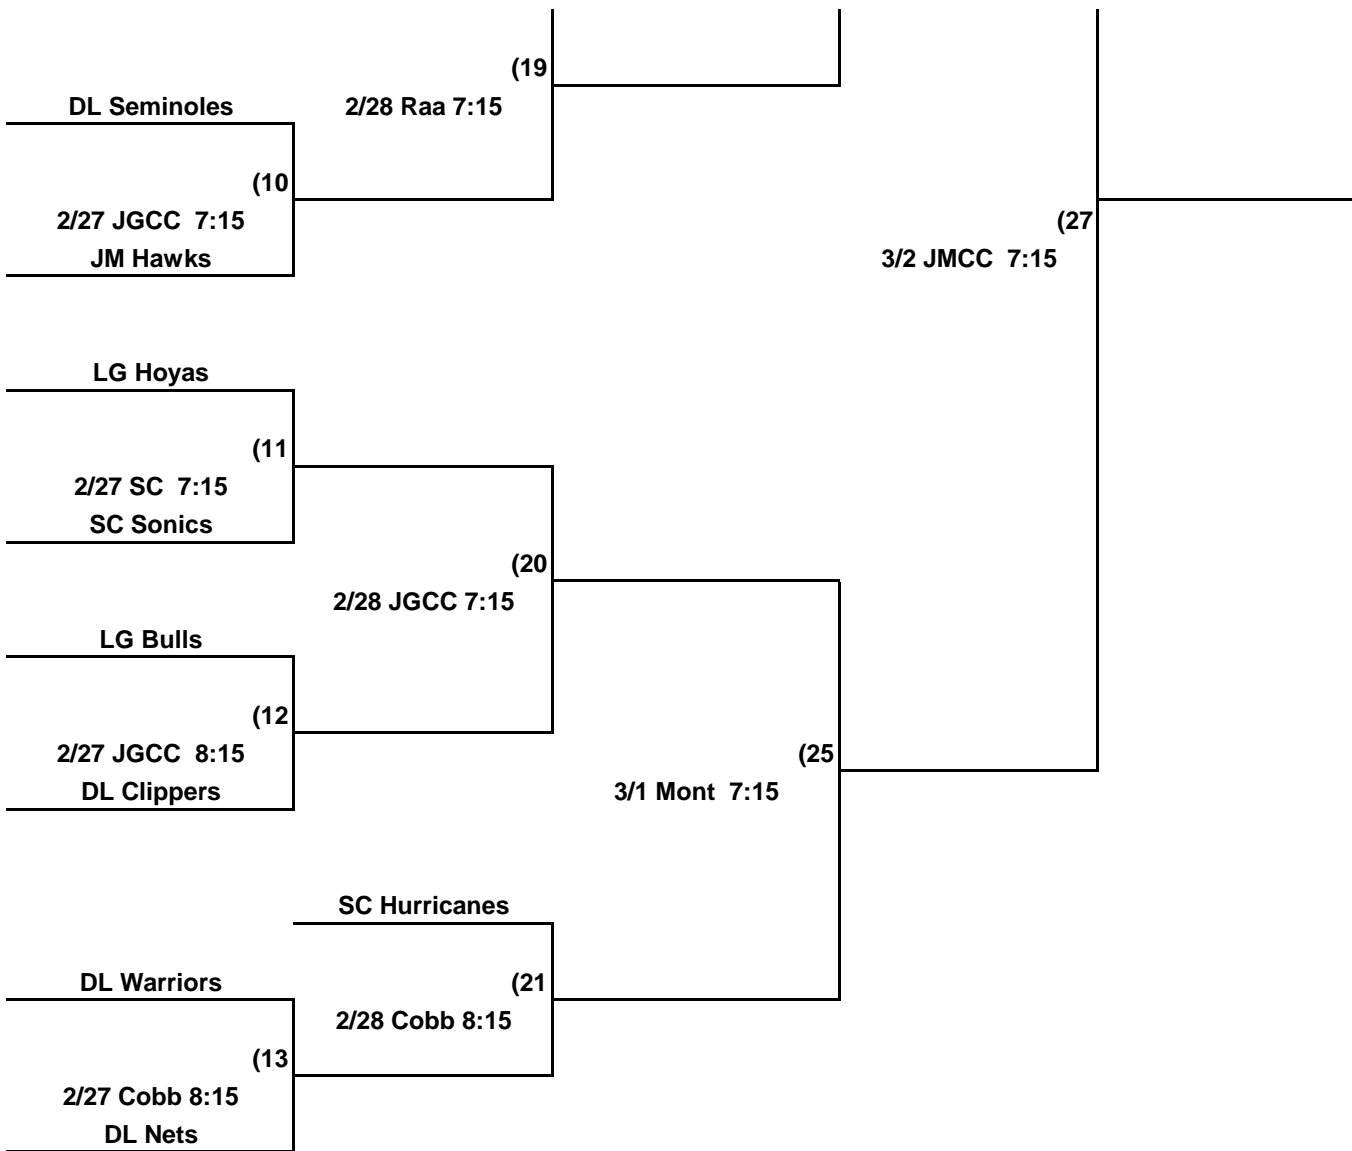

Tallahassee Parks, Recreation and Neighborhood Affairs INTERMEDIATE COED LEAGUE TOURNAMENT 2016-2017

- Cobb - Cobb Middle School (915 Hillcrest Street)
- DL - Deerlake Middle School (9902 Deerlake West)
- JGCC - Jake Gaither Community Center (501 Bragg Drive)
- JMCC - Jack McLean Community Center (700 Paul Russell Road)
- LGCC - Lawrence-Gregory Community Center (1115 Dade Street)
- Mont - Montford Middle School (5789 Pimlico Drive)
- Raa - Raa Middle School (401 W. Tharpe Street)
- SC - Swift Creek Middle School (2100 Pedrick Road)