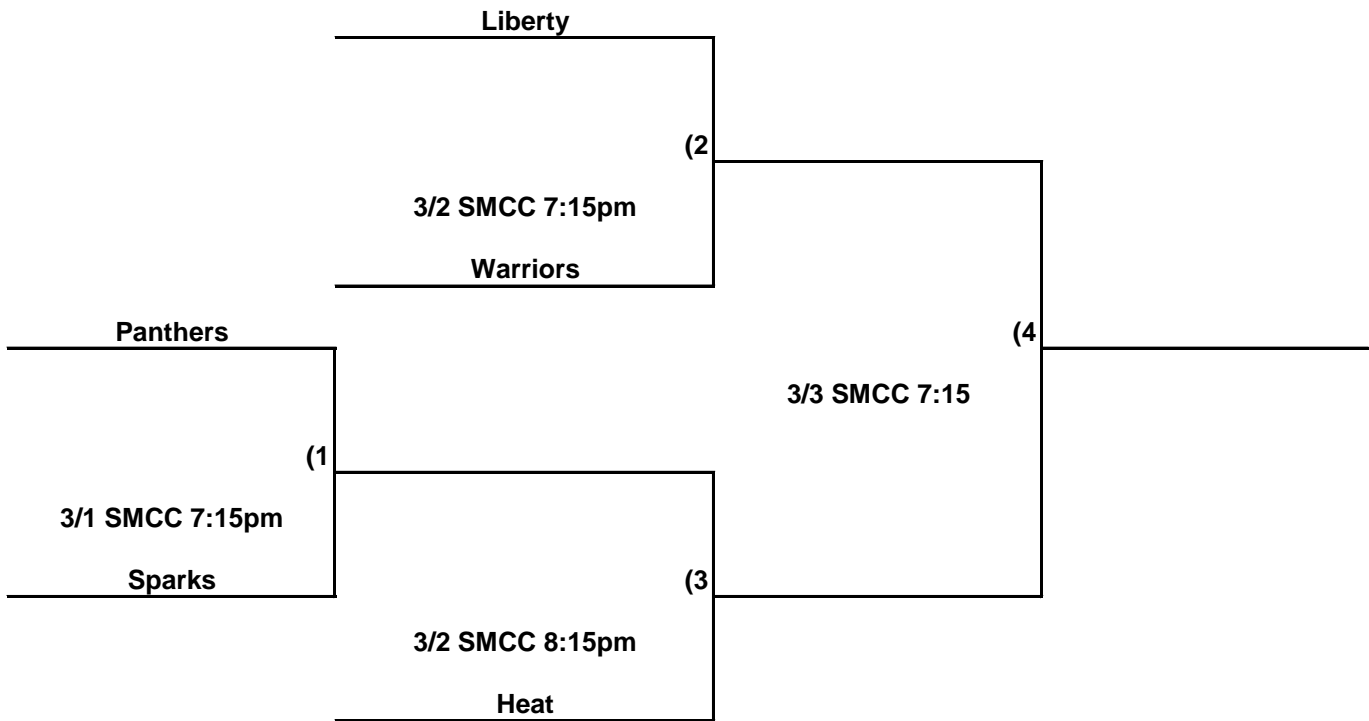

# Tallahassee Parks, Recreation and Neighborhood Affairs INT GIRLS LEAGUE TOURNAMENT 2016-2017

SMCC - Sue Herndon McCollum Community Center (501 Ingleside Dr.)