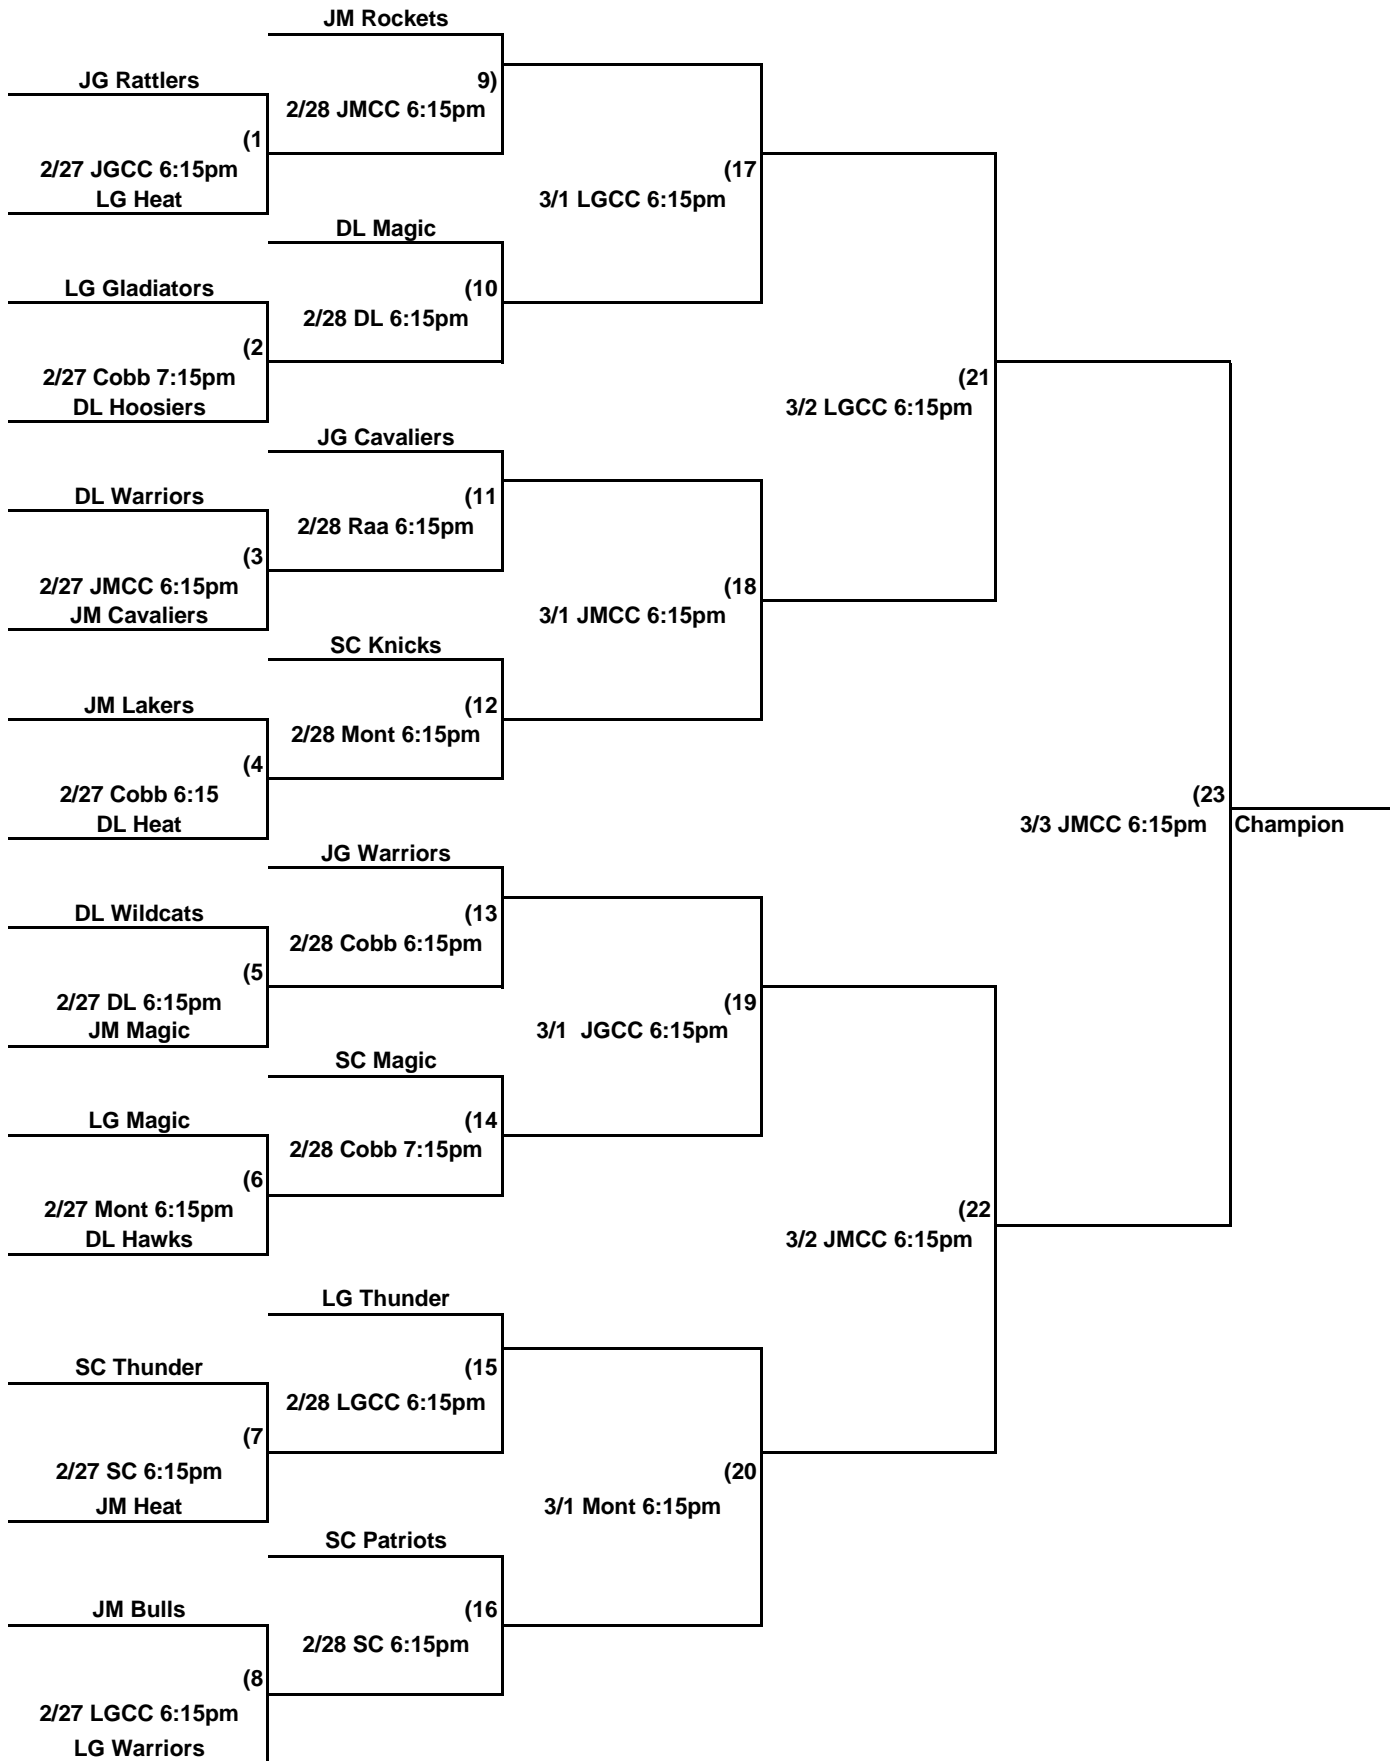

# Tallahassee Parks, Recreation and Neighborhood Affairs JUNIOR COED LEAGUE TOURNAMENT 2016-2017

Cobb - Cobb Middle School (915 Hillcrest Street)  
 DL - Deerlake Middle School (9902 Deerlake West)  
 JGCC - Jake Gaither Community Center (501 Bragg Drive)  
 JMCC - Jack McLean Community Center (700 Paul Russell Road)  
 LGCC - Lawrence-Gregory Community Center (1115 Dade Street)  
 Mont - Montford Middle School (5789 Pimlico Drive)  
 Raa - Raa Middle School (401 W. Tharpe Street)  
 SC - Swift Creek Middle School (2100 Pedrick Road)