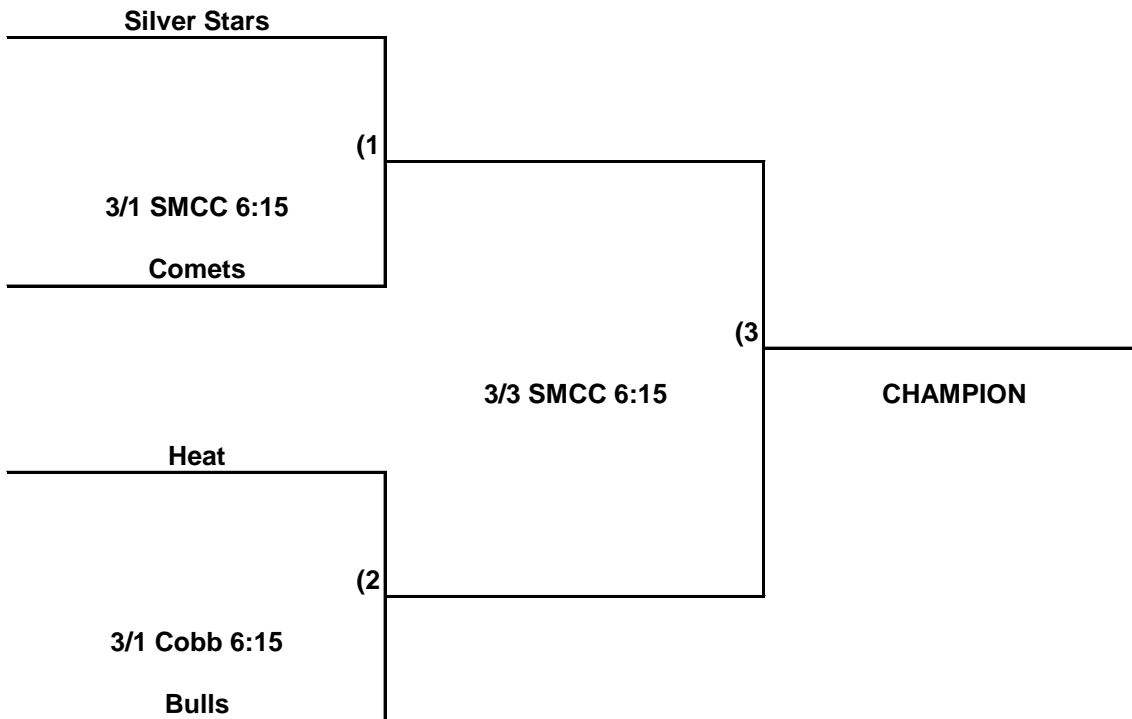

Tallahassee Parks, Recreation and Neighborhood Affairs JR GIRLS LEAGUE TOURNAMENT 2016-2017

SMCC - Sue Herndon McCollum Community Center (501 Ingleside Dr.)
Cobb - Cobb Middle School (915 Hillcrest Street)