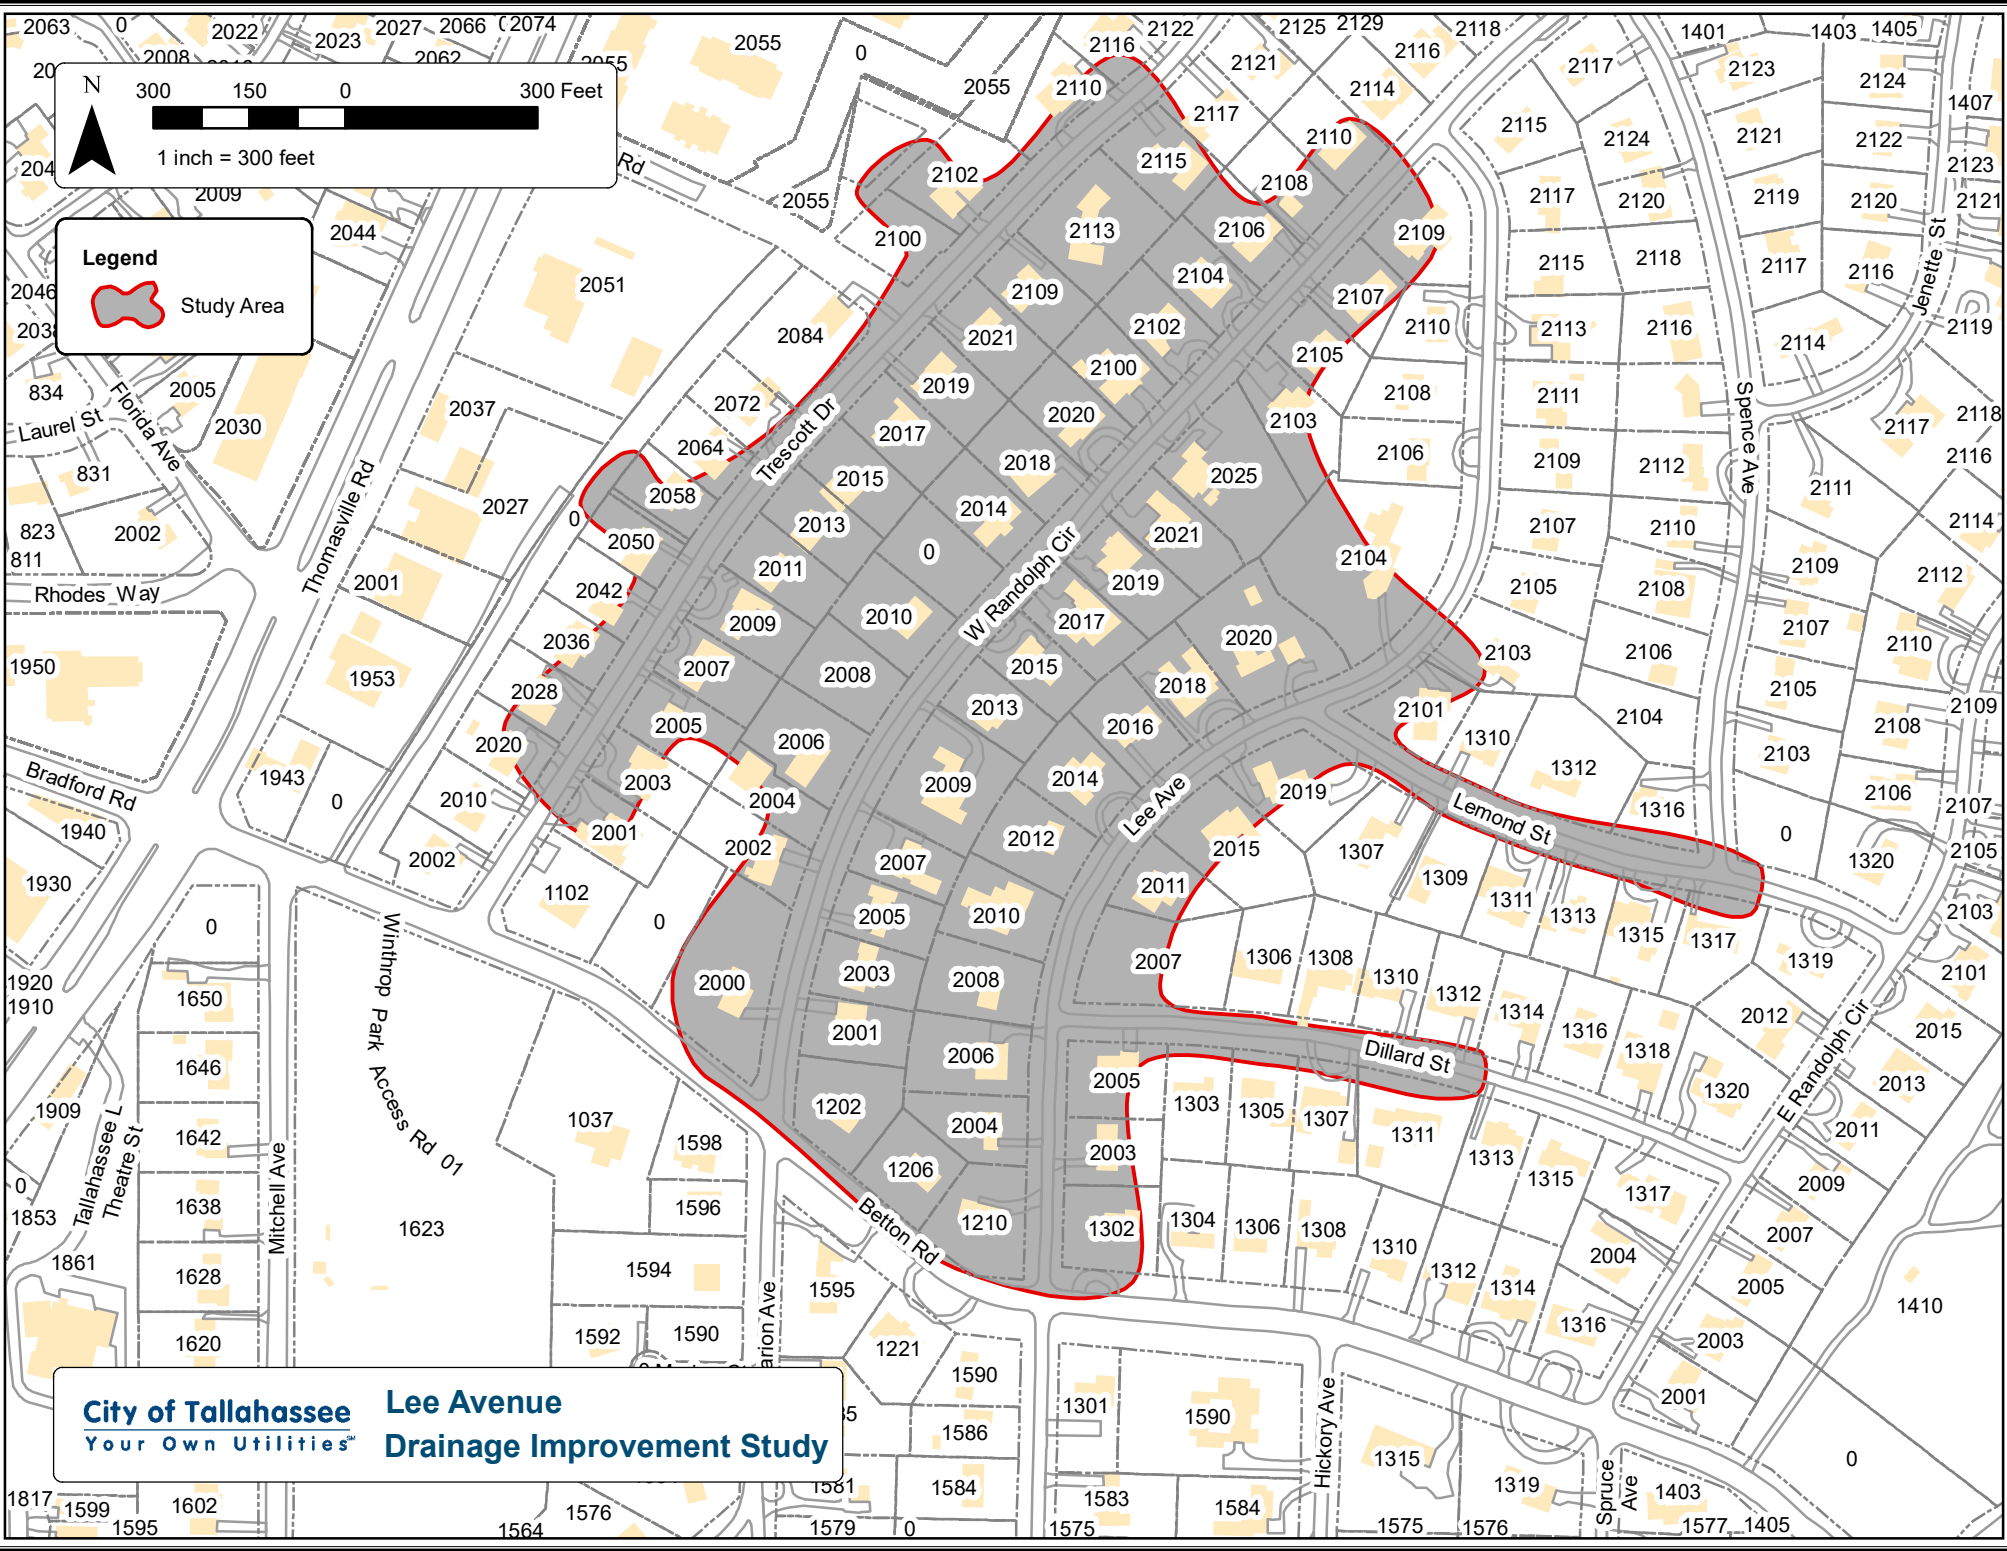

Legend

Study Area

City of Tallahassee **Lee Avenue**
Your Own Utilities™ **Drainage Improvement Study**