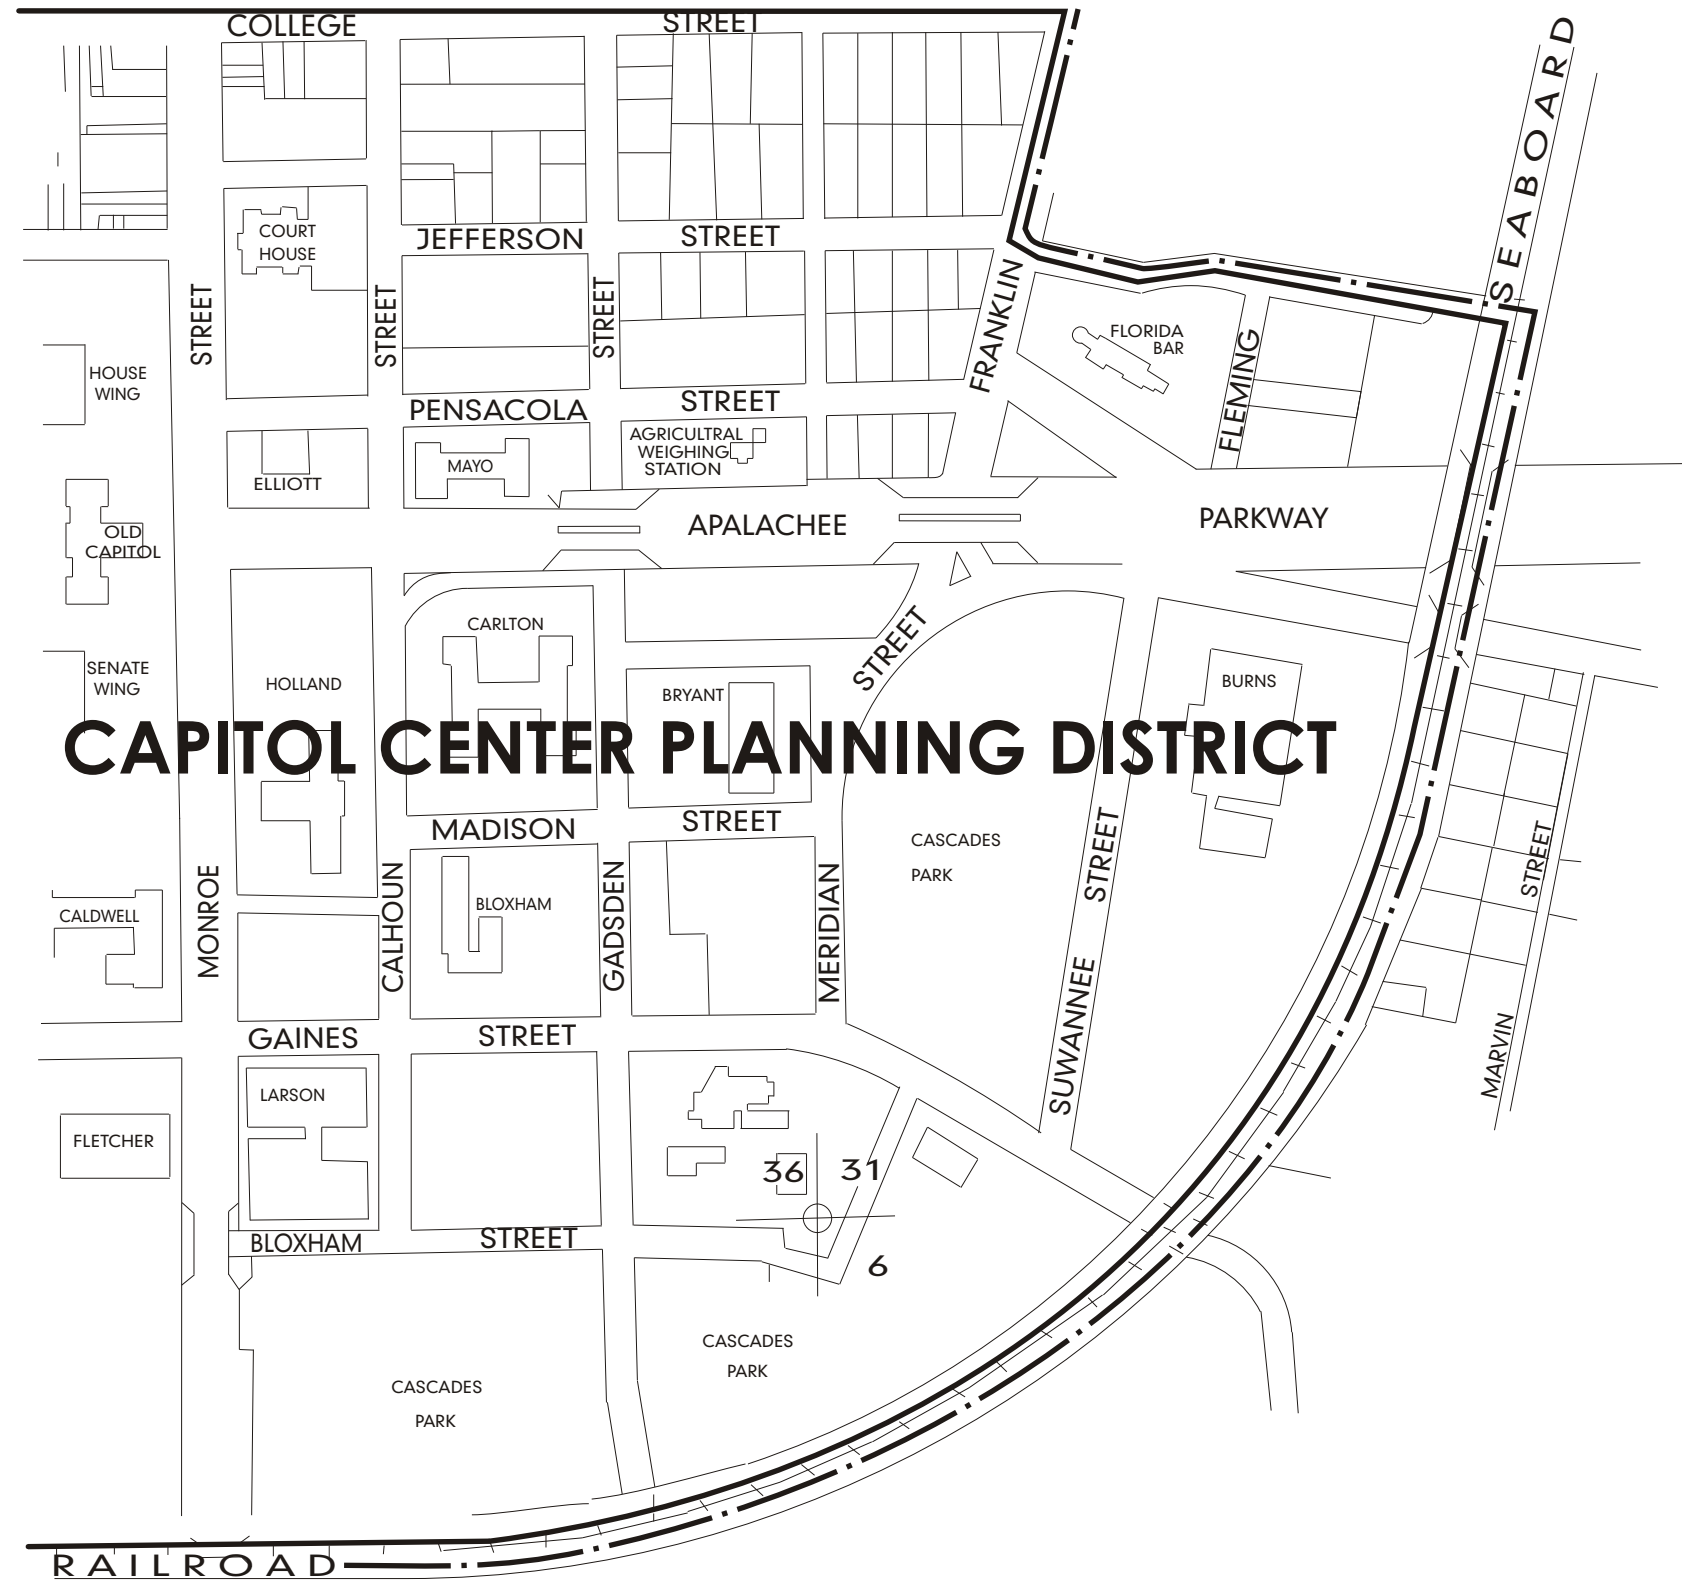

# SETBACK COVERAGE OVERLAY DT-3 DOWNTOWN ZONING AREA MAP 4

## BOUNDARIES

-  Downtown Zoning Area
-  Capital Center Planning District

Adopted  
2/26/03 LUS0048.cdr

Not To Scale  
GRAPHICS BY TALLAHASSEE - LEON COUNTY PLANNING DEPARTMENT